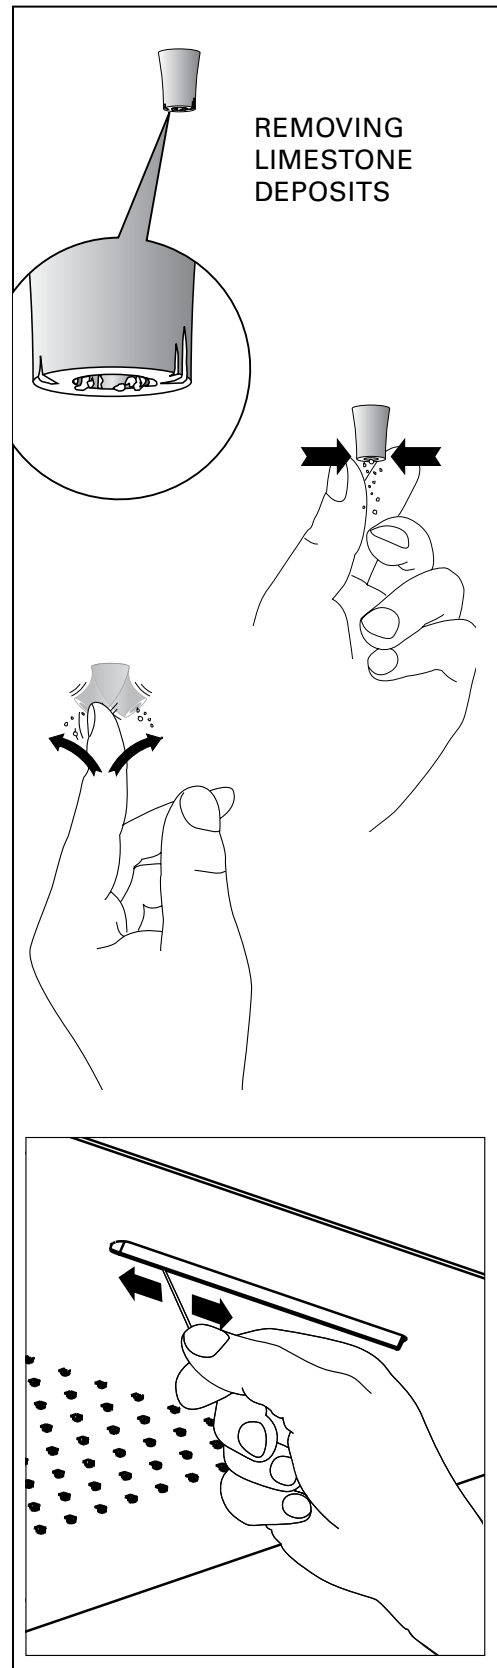

Polaris MCSQ-500-A

Built-In Shower Head

CLEANING TIPS

aquatica®

Function : Form : Fashion

aquatica®

Function : Form : Fashion