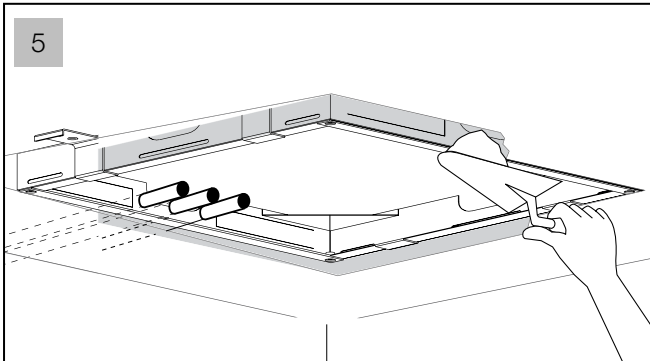

Polaris MCSQ-500-A

Built-In Shower Head

INSTALLATION SEQUENCE continued

aquatica®

Function : Form : Fashion

aquatica®

Function : Form : Fashion