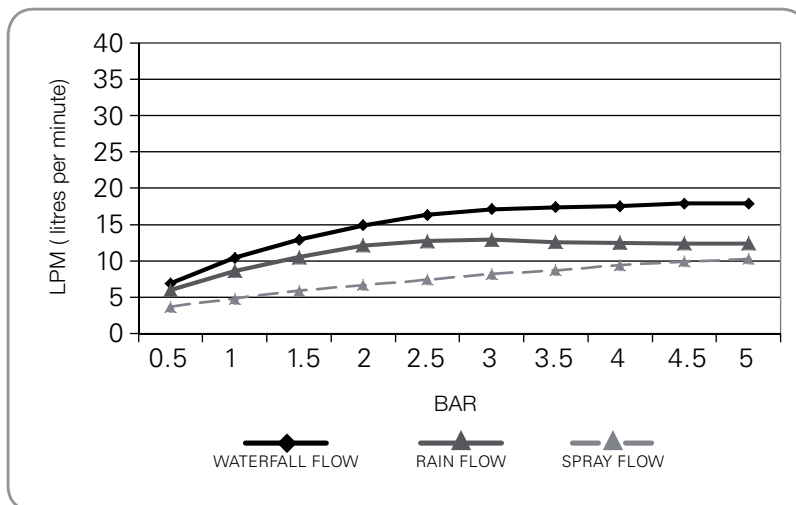

PLUMBING SPECIFICATIONS

Operating pressure:

Min: 1 bar (0,1 Mpa)

Max: 5 bar (0,5 Mpa)

Best: 3 bar (0,3 Mpa)

Operating Temperature:

Max: 70°C

Best: 38°C / 40°C

Waterflow:

Min: 15 litres/minute