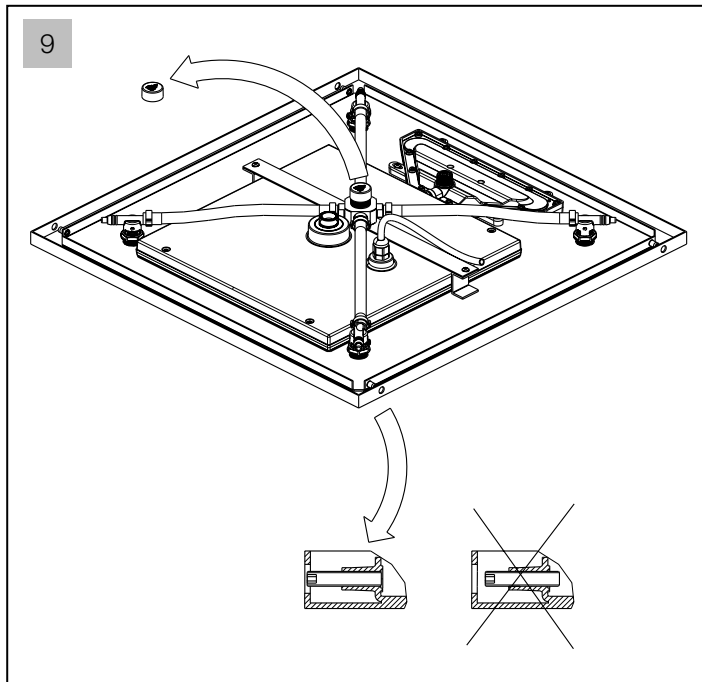

aquatica®

Function : Form : Fashion

Polaris MCSQ-500-A

Built-In Shower Head
Installation & Care Manual
INTERNATIONAL

Polaris MCSQ-500-A

Built-In Shower Head

TOOLS/PARTS LIST

TWO PEOPLE
REQUIRED FOR
INSTALLATION

Waterflow:

Min: 15 litres/minute

Polaris MCSQ-500-A

Built-In Shower Head

INSTALLATION SPECIFICATIONS

aquatica®

Function : Form : Fashion

MEASUREMENTS: mm

INSTALLATION SEQUENCE

aquatica®

Function : Form : Fashion

Polaris MCSQ-500-A

Built-In Shower Head

INSTALLATION SEQUENCE continued

Polaris MCSQ-500-A

Built-In Shower Head

INSTALLATION SEQUENCE continued

aquatica®

Function : Form : Fashion

aquatica®

Function : Form : Fashion

Polaris MCSQ-500-A

Built-In Shower Head

INSTALLATION SEQUENCE continued