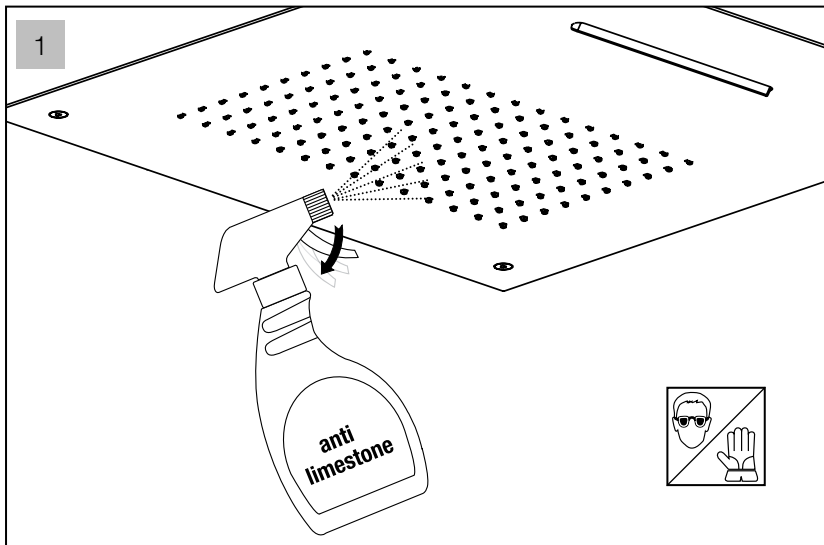

Polaris MCSQ-500-A

Built-In Shower Head

CLEANING TIPS

aquatica®

Function : Form : Fashion

aquatica®

Function : Form : Fashion