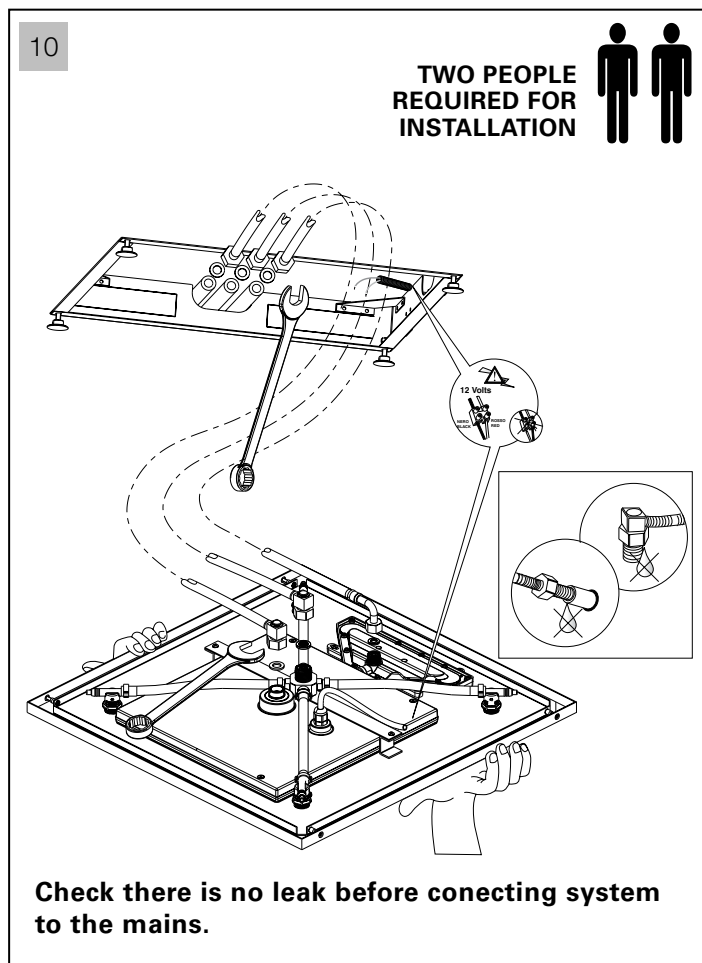

aquatica®

Function : Form : Fashion

Polaris MCSQ-500-A

Built-In Shower Head
Installation & Care Manual
INTERNATIONAL

Polaris MCSQ-500-A

Built-In Shower Head

TOOLS/PARTS LIST

TWO PEOPLE
REQUIRED FOR
INSTALLATION

IMPORTANT INFORMATION

- The appliance has to be properly installed by qualified staff pursuant to the current laws.
- The device is not intended to be used by people (including children) who have not received appropriate instructions regarding the use of the unit to ensure their own safety. Children should be supervised to ensure they do not play with the appliance.
- Before performing any operation, always unplug the system from the mains.
- Place two power suppliers **Class 2-12 Vac +/-3% - Min. 35A** in the position show in **picture 1 zone A** complying with the safety distance provided for by IEC regulations.
- Arrange the outlet of the wiring and plumbing in the area shown.
- Install the appliance following the illustrated sequence on page 3.
- **Before connecting the system to the mains, check the tightness of the plumbing.**
- Replacement of the wiring, when damaged and of the spare parts **must be performed by qualified personnel only**. The manufacturer declines all responsibility in case of non-compliance with the above-said obligation.

INSTALLATION SEQUENCE

aquatica®

Function : Form : Fashion

Polaris MCSQ-500-A

Built-In Shower Head

INSTALLATION SEQUENCE continued

Polaris MCSQ-500-A

Built-In Shower Head

INSTALLATION SEQUENCE continued

aquatica®

Function : Form : Fashion

aquatica®

Function : Form : Fashion

Polaris MCSQ-500-A

Built-In Shower Head

INSTALLATION SEQUENCE continued