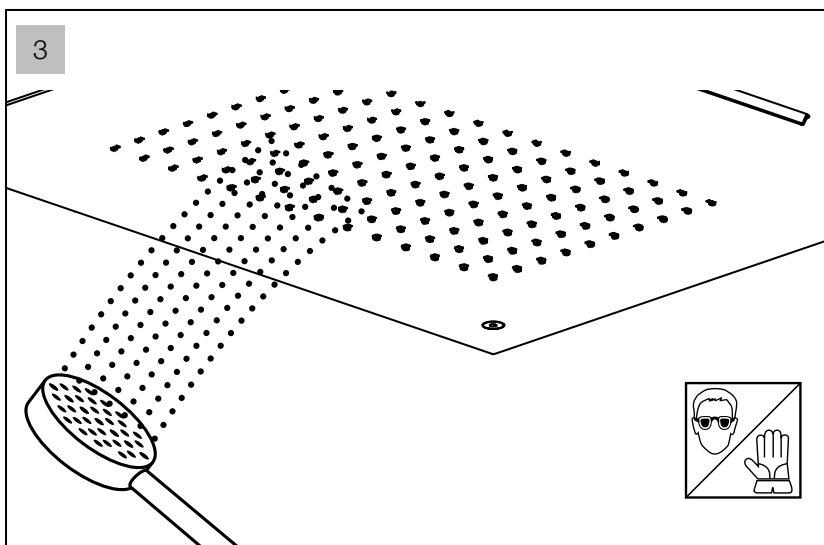

Polaris MCSQ-500-A

Built-In Shower Head

CLEANING TIPS

aquatica®

Function : Form : Fashion

aquatica®

Function : Form : Fashion