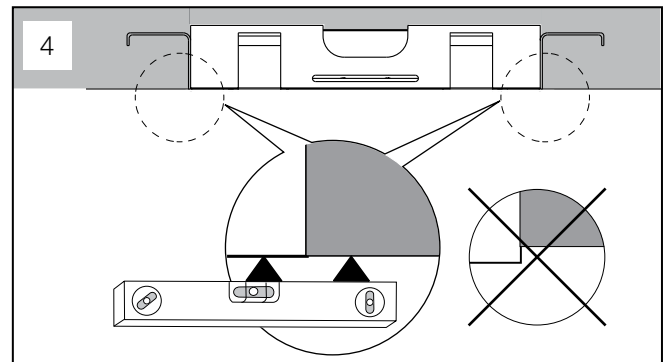

aquatica®

Function : Form : Fashion

Polaris MCSQ-500-A

Built-In Shower Head
Installation & Care Manual
INTERNATIONAL

Polaris MCSQ-500-A

Built-In Shower Head

TOOLS/PARTS LIST

TWO PEOPLE
REQUIRED FOR
INSTALLATION

IMPORTANT INFORMATION

- The appliance has to be properly installed by qualified staff pursuant to the current laws.
- The device is not intended to be used by people (including children) who have not received appropriate instructions regarding the use of the unit to ensure their own safety. Children should be supervised to ensure they do not play with the appliance.
- Before performing any operation, always unplug the system from the mains.
- Place two power suppliers **Class 2-12 Vac +/-3% - Min. 35A** in the position show in **picture 1 zone A** complying with the safety distance provided for by IEC regulations.
- Arrange the outlet of the wiring and plumbing in the area shown.
- Install the appliance following the illustrated sequence on page 3.
- **Before connecting the system to the mains, check the tightness of the plumbing.**
- Replacement of the wiring, when damaged and of the spare parts **must be performed by qualified personnel only**. The manufacturer declines all responsibility in case of non-compliance with the above-said obligation.

Waterflow:

Min: 15 litres/minute

Polaris MCSQ-500-A

Built-In Shower Head

INSTALLATION SPECIFICATIONS

aquatica®

Function : Form : Fashion

MEASUREMENTS: mm

INSTALLATION SEQUENCE

aquatica®

Function : Form : Fashion

Polaris MCSQ-500-A

Built-In Shower Head

INSTALLATION SEQUENCE continued

Polaris MCSQ-500-A

Built-In Shower Head