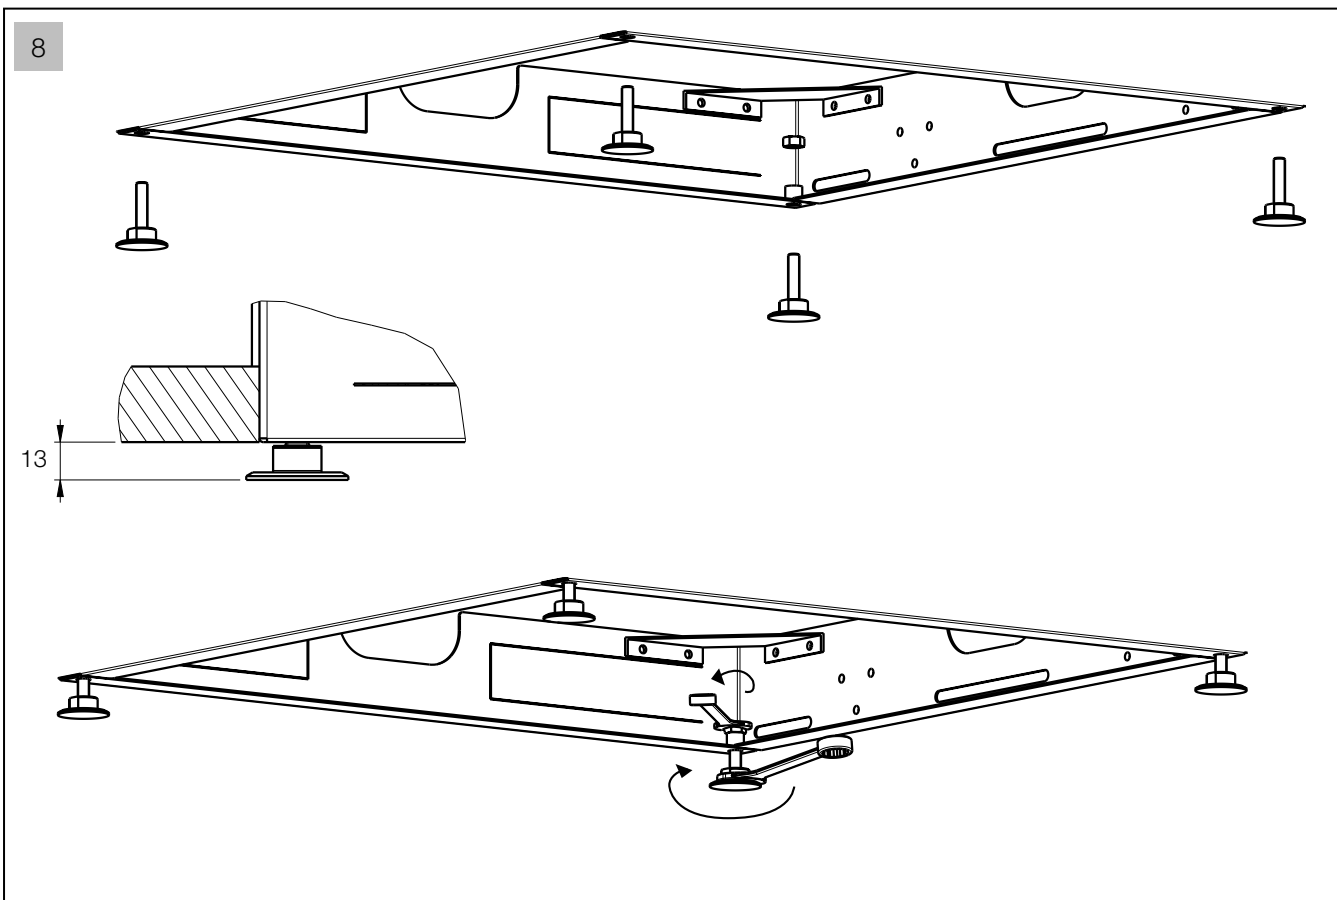

aquatica®

Function : Form : Fashion

Polaris MCSQ-500-A

Built-In Shower Head
Installation & Care Manual
INTERNATIONAL

Polaris MCSQ-500-A

Built-In Shower Head

TOOLS/PARTS LIST

TWO PEOPLE
REQUIRED FOR
INSTALLATION

Waterflow:

Min: 15 litres/minute

Polaris MCSQ-500-A

Built-In Shower Head

INSTALLATION SPECIFICATIONS

aquatica®

Function : Form : Fashion

MEASUREMENTS: mm

INSTALLATION SEQUENCE

aquatica®

Function : Form : Fashion

Polaris MCSQ-500-A

Built-In Shower Head

INSTALLATION SEQUENCE continued

Polaris MCSQ-500-A

Built-In Shower Head

INSTALLATION SEQUENCE continued

aquatica®

Function : Form : Fashion

aquatica®

Function : Form : Fashion

Polaris MCSQ-500-A

Built-In Shower Head

INSTALLATION SEQUENCE continued