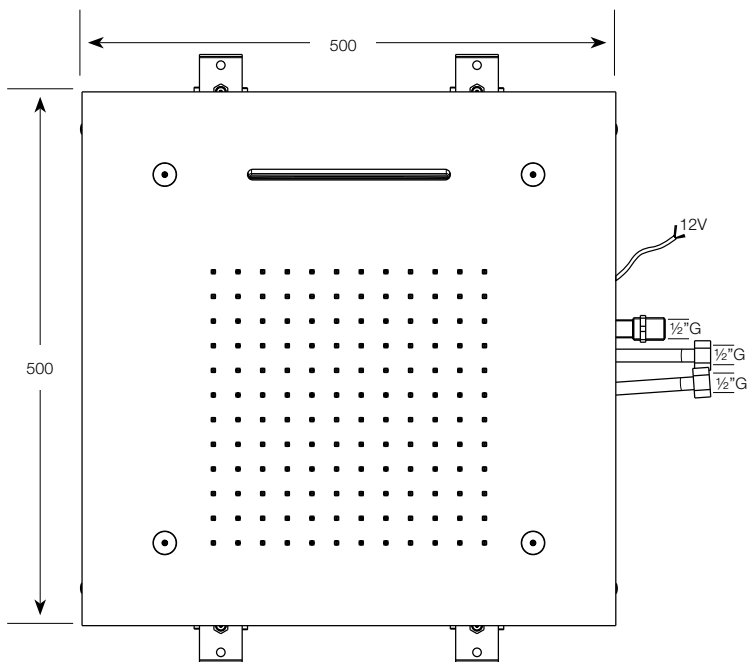

aquatica®

Function : Form : Fashion

Polaris MCSQ-500-A

Built-In Shower Head
Installation & Care Manual
INTERNATIONAL

Polaris MCSQ-500-A

Built-In Shower Head

TOOLS/PARTS LIST

TWO PEOPLE
REQUIRED FOR
INSTALLATION

Waterflow:

Min: 15 litres/minute

Polaris MCSQ-500-A

Built-In Shower Head

INSTALLATION SPECIFICATIONS

aquatica®

Function : Form : Fashion

MEASUREMENTS: mm

INSTALLATION SEQUENCE

aquatica®

Function : Form : Fashion

Polaris MCSQ-500-A

Built-In Shower Head

INSTALLATION SEQUENCE continued

Polaris MCSQ-500-A

Built-In Shower Head