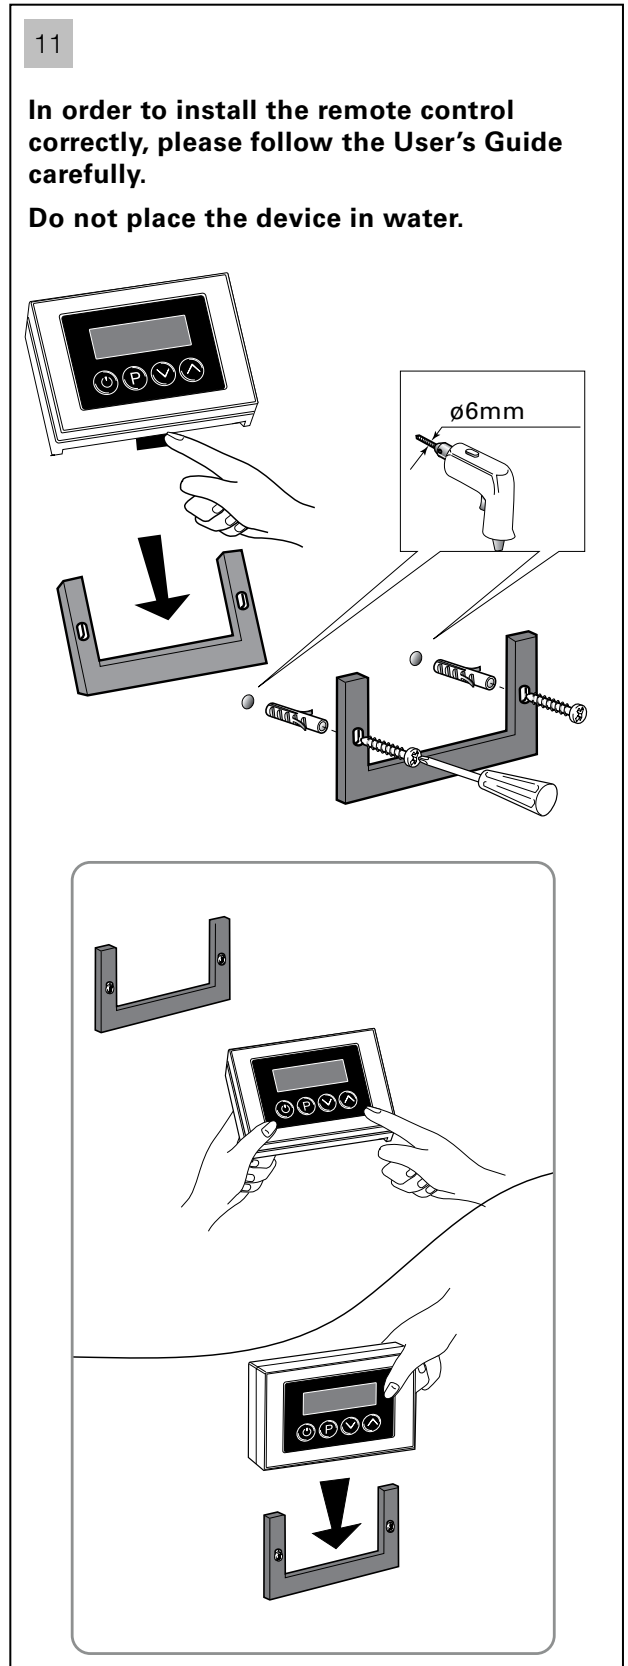

Polaris MCSQ-500-A

Built-In Shower Head

INSTALLATION SEQUENCE continued