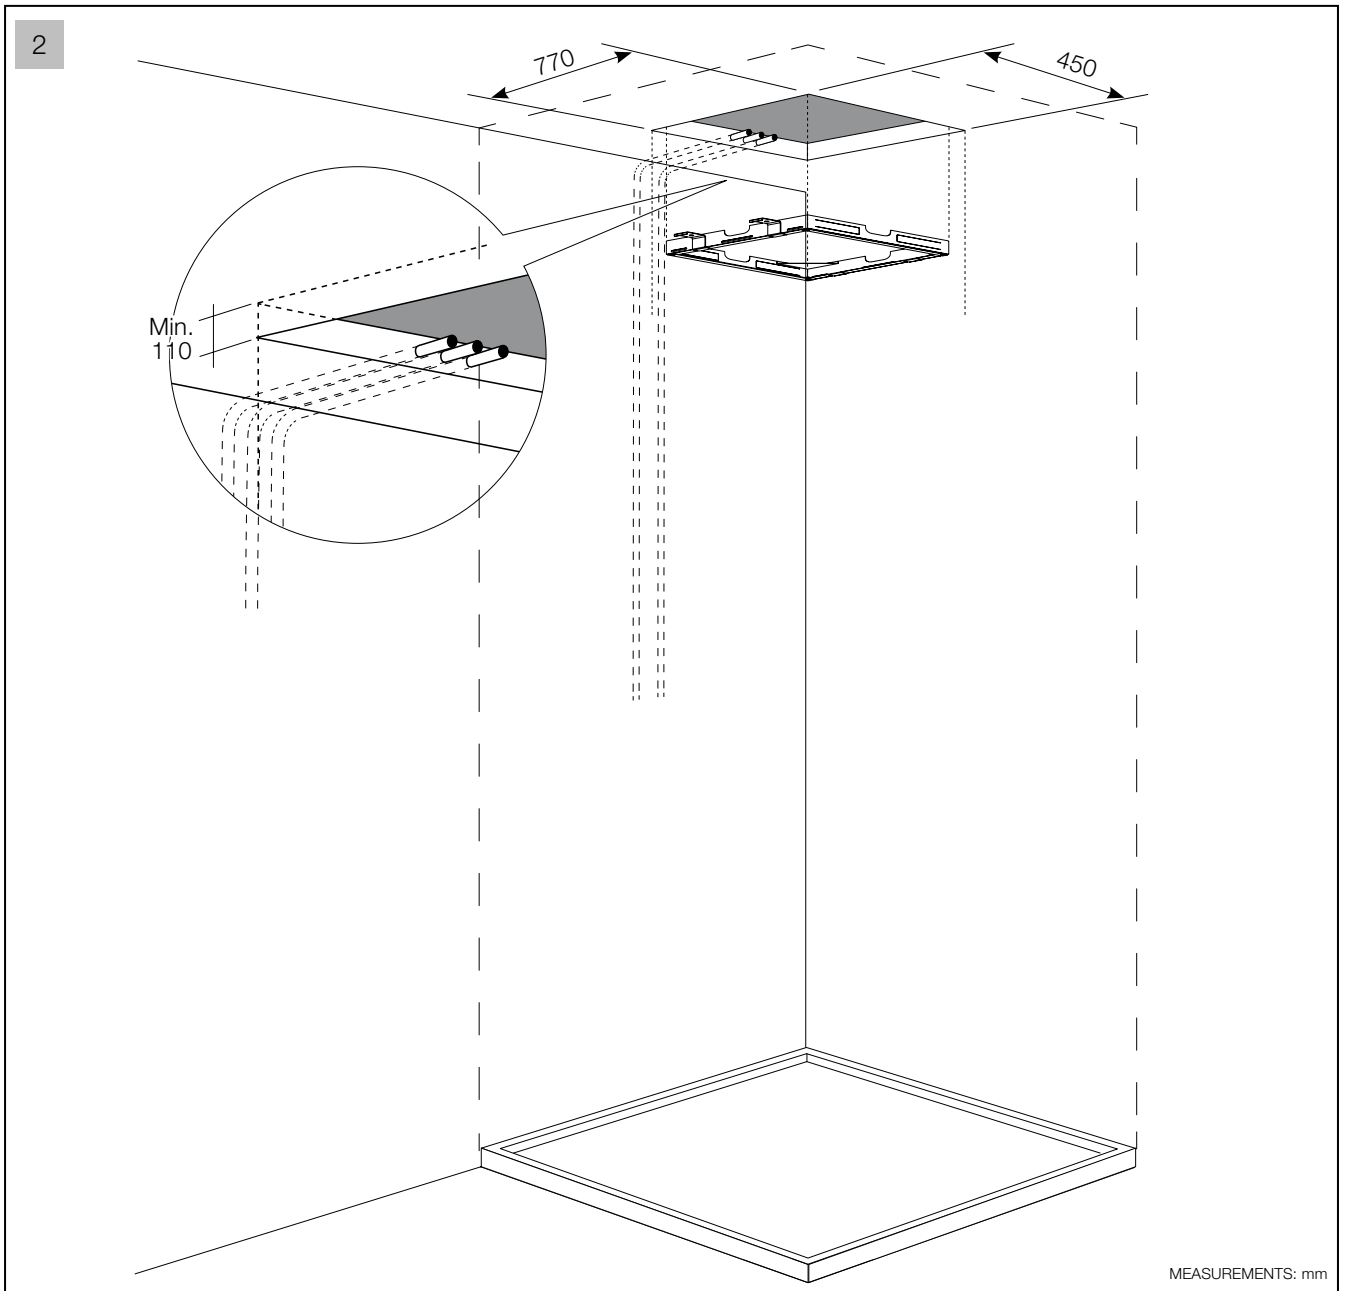

aquatica®

Function : Form : Fashion

Polaris MCSQ-500-A

Built-In Shower Head
Installation & Care Manual
INTERNATIONAL

Polaris MCSQ-500-A

Built-In Shower Head

TOOLS/PARTS LIST

TWO PEOPLE
REQUIRED FOR
INSTALLATION

Waterflow:

Min: 15 litres/minute

Polaris MCSQ-500-A

Built-In Shower Head

INSTALLATION SPECIFICATIONS

aquatica®

Function : Form : Fashion

MEASUREMENTS: mm

INSTALLATION SEQUENCE

aquatica®

Function : Form : Fashion

Polaris MCSQ-500-A

Built-In Shower Head

INSTALLATION SEQUENCE continued

Polaris MCSQ-500-A

Built-In Shower Head

INSTALLATION SEQUENCE continued

aquatica®

Function : Form : Fashion

aquatica®

Function : Form : Fashion

Polaris MCSQ-500-A

Built-In Shower Head

INSTALLATION SEQUENCE continued