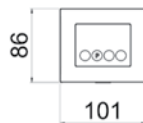

Waterflow:

Min: 15 litres/minute

Polaris MCSQ-500-A

Built-In Shower Head

INSTALLATION SPECIFICATIONS

aquatica®

Function : Form : Fashion

MEASUREMENTS: mm

INSTALLATION SEQUENCE

aquatica®

Function : Form : Fashion

Polaris MCSQ-500-A

Built-In Shower Head

INSTALLATION SEQUENCE continued

Polaris MCSQ-500-A

Built-In Shower Head