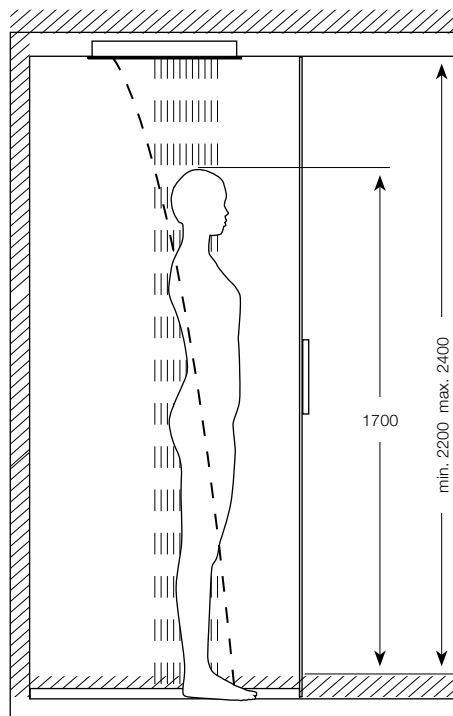

aquatica®

Function : Form : Fashion

Polaris MCSQ-500-A

Built-In Shower Head
Installation & Care Manual
INTERNATIONAL

Polaris MCSQ-500-A

Built-In Shower Head

TOOLS/PARTS LIST

TWO PEOPLE
REQUIRED FOR
INSTALLATION

Waterflow:

Min: 15 litres/minute

Polaris MCSQ-500-A

Built-In Shower Head

INSTALLATION SPECIFICATIONS

aquatica®

Function : Form : Fashion

MEASUREMENTS: mm

INSTALLATION SEQUENCE

aquatica®

Function : Form : Fashion

Polaris MCSQ-500-A

Built-In Shower Head

INSTALLATION SEQUENCE continued

Polaris MCSQ-500-A

Built-In Shower Head