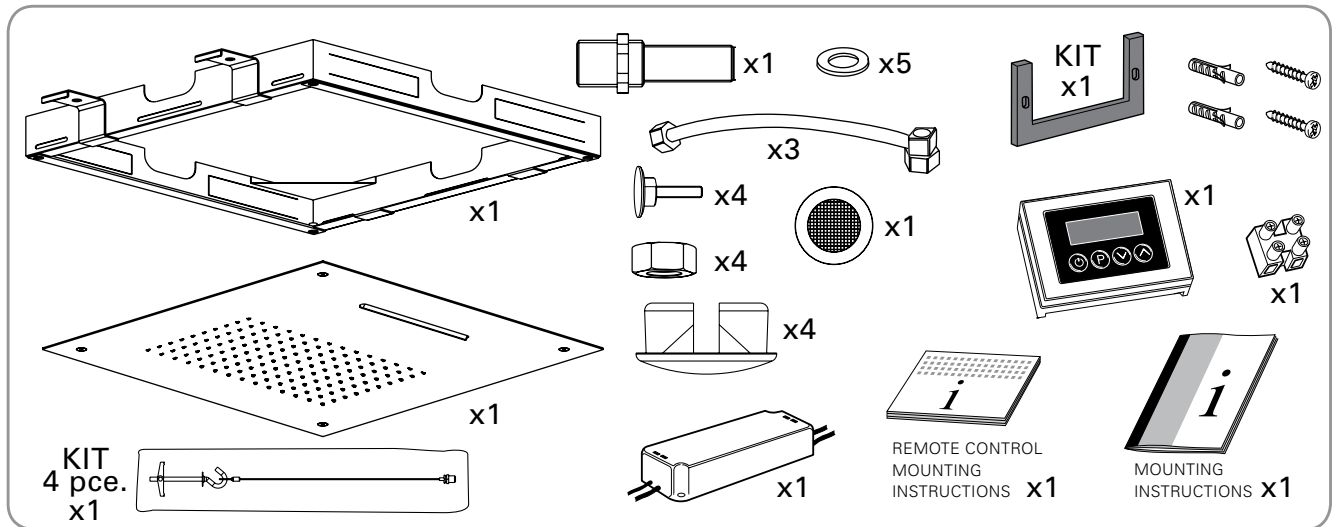

aquatica®

Function : Form : Fashion

Polaris MCSQ-500-A

Built-In Shower Head
Installation & Care Manual
INTERNATIONAL

Polaris MCSQ-500-A

Built-In Shower Head

TOOLS/PARTS LIST

TWO PEOPLE
REQUIRED FOR
INSTALLATION

IMPORTANT INFORMATION

- The appliance has to be properly installed by qualified staff pursuant to the current laws.
- The device is not intended to be used by people (including children) who have not received appropriate instructions regarding the use of the unit to ensure their own safety. Children should be supervised to ensure they do not play with the appliance.
- Before performing any operation, always unplug the system from the mains.
- Place two power suppliers **Class 2-12 Vac +/-3% - Min. 35A** in the position show in **picture 1 zone A** complying with the safety distance provided for by IEC regulations.
- Arrange the outlet of the wiring and plumbing in the area shown.
- Install the appliance following the illustrated sequence on page 3.
- **Before connecting the system to the mains, check the tightness of the plumbing.**
- Replacement of the wiring, when damaged and of the spare parts **must be performed by qualified personnel only**. The manufacturer declines all responsibility in case of non-compliance with the above-said obligation.

Waterflow:

Min: 15 litres/minute

Polaris MCSQ-500-A

Built-In Shower Head

INSTALLATION SPECIFICATIONS

aquatica®

Function : Form : Fashion

MEASUREMENTS: mm

INSTALLATION SEQUENCE

aquatica®

Function : Form : Fashion

Polaris MCSQ-500-A

Built-In Shower Head

INSTALLATION SEQUENCE continued

Polaris MCSQ-500-A

Built-In Shower Head