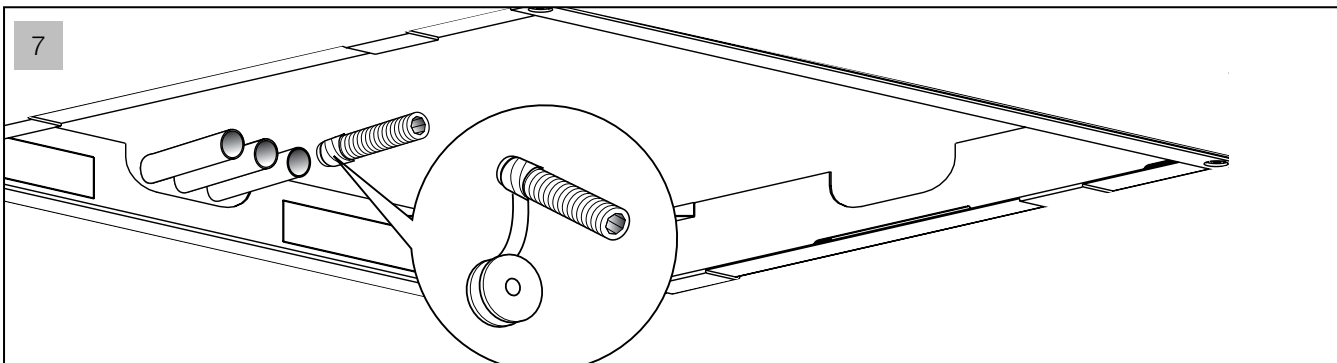

Polaris MCSQ-500-A

Built-In Shower Head

INSTALLATION SEQUENCE continued

aquatica®

Function : Form : Fashion

aquatica®

Function : Form : Fashion