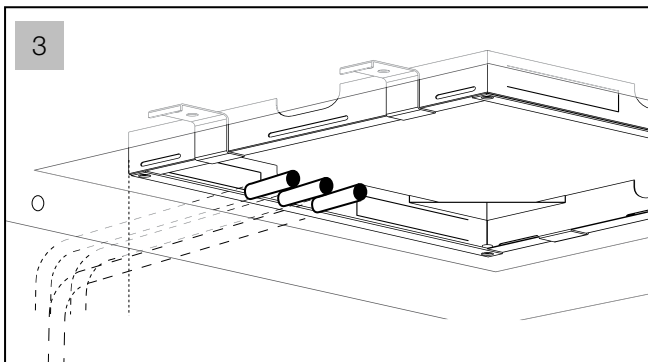

aquatica®

Function : Form : Fashion

Polaris MCSQ-500-A

Built-In Shower Head
Installation & Care Manual
INTERNATIONAL

Polaris MCSQ-500-A

Built-In Shower Head

TOOLS/PARTS LIST

TWO PEOPLE
REQUIRED FOR
INSTALLATION

Waterflow:

Min: 15 litres/minute

Polaris MCSQ-500-A

Built-In Shower Head

INSTALLATION SPECIFICATIONS

aquatica®

Function : Form : Fashion

MEASUREMENTS: mm

INSTALLATION SEQUENCE

aquatica®

Function : Form : Fashion

Polaris MCSQ-500-A

Built-In Shower Head

INSTALLATION SEQUENCE continued

Polaris MCSQ-500-A

Built-In Shower Head