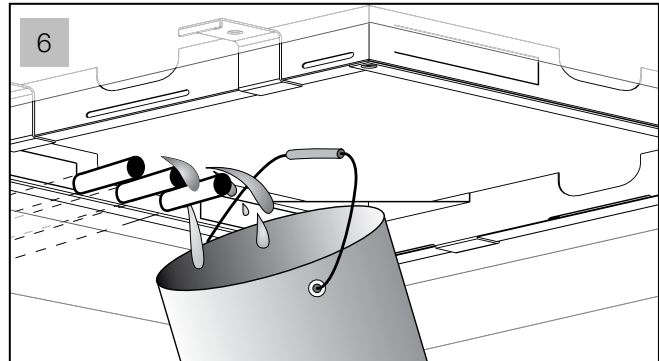

aquatica®

Function : Form : Fashion

Polaris MCSQ-500-A

Built-In Shower Head
Installation & Care Manual
INTERNATIONAL

Polaris MCSQ-500-A

Built-In Shower Head

TOOLS/PARTS LIST

TWO PEOPLE
REQUIRED FOR
INSTALLATION

Waterflow:

Min: 15 litres/minute

Polaris MCSQ-500-A

Built-In Shower Head

INSTALLATION SPECIFICATIONS

aquatica®

Function : Form : Fashion

MEASUREMENTS: mm

INSTALLATION SEQUENCE

aquatica®

Function : Form : Fashion

Polaris MCSQ-500-A

Built-In Shower Head

INSTALLATION SEQUENCE continued

Polaris MCSQ-500-A

Built-In Shower Head

INSTALLATION SEQUENCE continued

aquatica®

Function : Form : Fashion

aquatica®

Function : Form : Fashion

Polaris MCSQ-500-A

Built-In Shower Head

INSTALLATION SEQUENCE continued