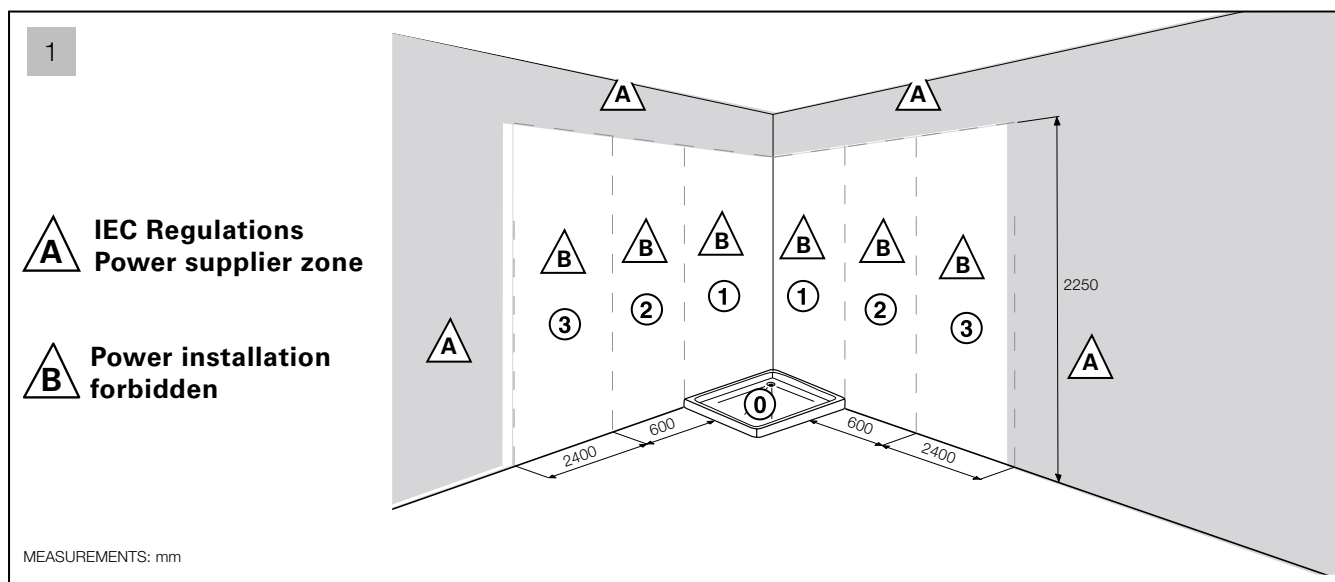

aquatica®

Function : Form : Fashion

Polaris MCSQ-500-A

Built-In Shower Head
Installation & Care Manual
INTERNATIONAL

Polaris MCSQ-500-A

Built-In Shower Head

TOOLS/PARTS LIST

TWO PEOPLE
REQUIRED FOR
INSTALLATION

IMPORTANT INFORMATION

- The appliance has to be properly installed by qualified staff pursuant to the current laws.
- The device is not intended to be used by people (including children) who have not received appropriate instructions regarding the use of the unit to ensure their own safety. Children should be supervised to ensure they do not play with the appliance.
- Before performing any operation, always unplug the system from the mains.
- Place two power suppliers **Class 2-12 Vac +/-3% - Min. 35A** in the position show in **picture 1 zone A** complying with the safety distance provided for by IEC regulations.
- Arrange the outlet of the wiring and plumbing in the area shown.
- Install the appliance following the illustrated sequence on page 3.
- **Before connecting the system to the mains, check the tightness of the plumbing.**
- Replacement of the wiring, when damaged and of the spare parts **must be performed by qualified personnel only**. The manufacturer declines all responsibility in case of non-compliance with the above-said obligation.

Waterflow:

Min: 15 litres/minute

Polaris MCSQ-500-A

Built-In Shower Head

INSTALLATION SPECIFICATIONS

aquatica®

Function : Form : Fashion

MEASUREMENTS: mm

INSTALLATION SEQUENCE

aquatica®

Function : Form : Fashion

Polaris MCSQ-500-A

Built-In Shower Head

INSTALLATION SEQUENCE continued

Polaris MCSQ-500-A

Built-In Shower Head