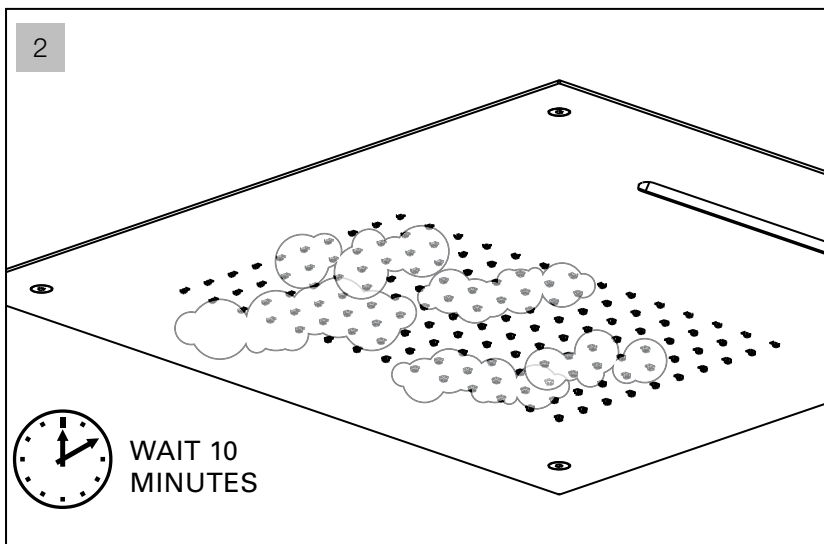

Polaris MCSQ-500-A

Built-In Shower Head

CLEANING TIPS

aquatica®

Function : Form : Fashion

aquatica®

Function : Form : Fashion