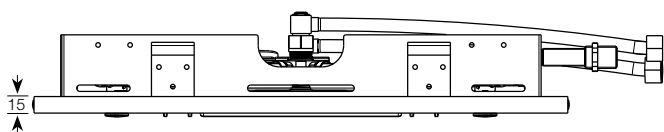

aquatica®

Function : Form : Fashion

Polaris MCSQ-500-A

Built-In Shower Head
Installation & Care Manual
INTERNATIONAL

Polaris MCSQ-500-A

Built-In Shower Head

TOOLS/PARTS LIST

TWO PEOPLE
REQUIRED FOR
INSTALLATION

Waterflow:

Min: 15 litres/minute

Polaris MCSQ-500-A

Built-In Shower Head

INSTALLATION SPECIFICATIONS

aquatica®

Function : Form : Fashion

MEASUREMENTS: mm

INSTALLATION SEQUENCE

aquatica®

Function : Form : Fashion

Polaris MCSQ-500-A

Built-In Shower Head

INSTALLATION SEQUENCE continued

Polaris MCSQ-500-A

Built-In Shower Head